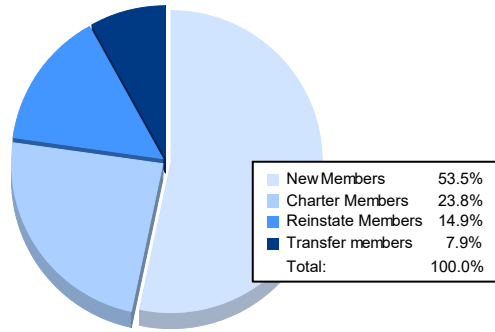

Year	New Clubs	Dropped Clubs	Gain/ Loss Clubs	New Members	Charter Members	Reinstate Members	Transfer Members	Total Member Added	Total Members Dropped	Gain/ Loss Members
2016-2017	2	3	-1	152	52	6	7	217	215	2
2017-2018	0	2	-2	111	2	8	6	127	208	-81
2018-2019	0	2	-2	83	2	12	3	100	213	-113
2019-2020	0	4	-4	92	8	14	12	126	214	-88
2020-2021	1	3	-2	54	24	15	8	101	159	-58
<b>Average</b>	<b>1</b>	<b>3</b>	<b>-2</b>	<b>98</b>	<b>18</b>	<b>11</b>	<b>7</b>	<b>134</b>	<b>202</b>	<b>-68</b>

### Membership Composition June 2021 Cumulative

### Gender Composition June 2021 Cumulative